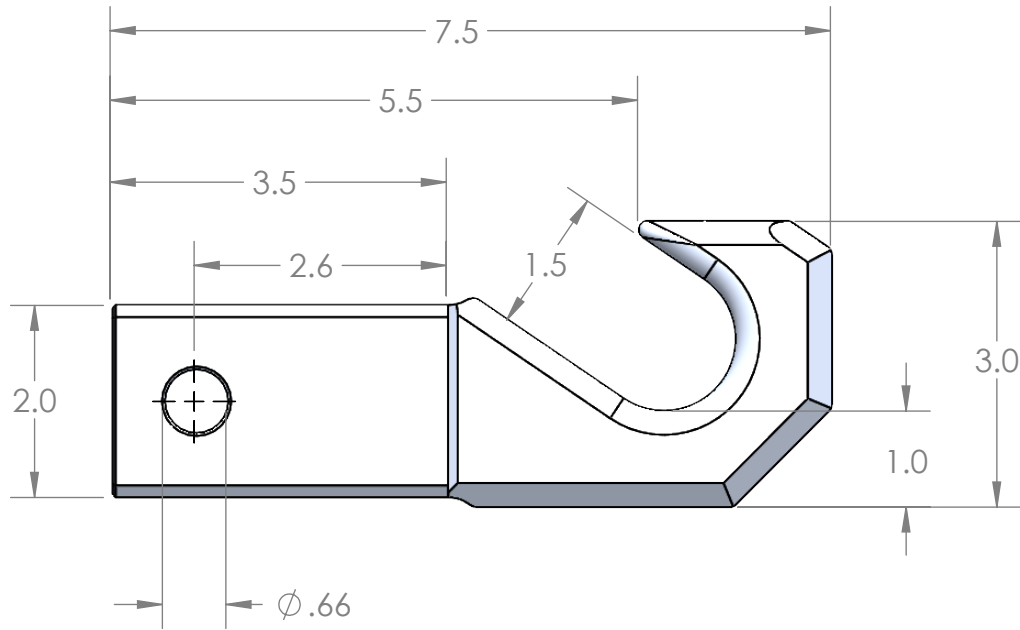

# Weigh Safe, LLC RECOVERY TOW HOOK WS-HK

NOTE: All dimensions are in inches

SIDE VIEW

TOP VIEW