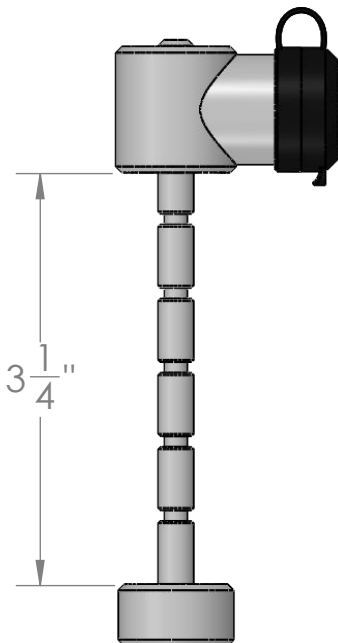

Weigh Safe, LLC Adjustable Trailer Coupler Latch Lock (WS11)

NOTE: All dimensions given in inches

COMPONENTS

LONGEST POSITION

SHORTEST POSITION