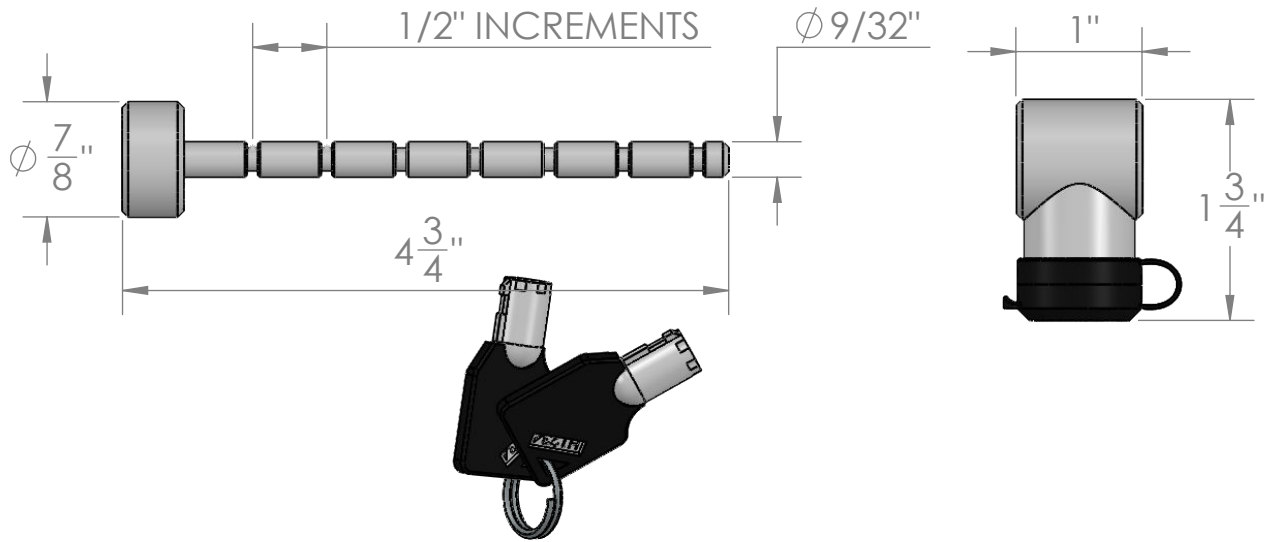

Weigh Safe, LLC Adjustable Trailer Coupler Latch Lock (WS11)

NOTE: All dimensions given in inches

COMPONENTS

LONGEST POSITION

SHORTEST POSITION