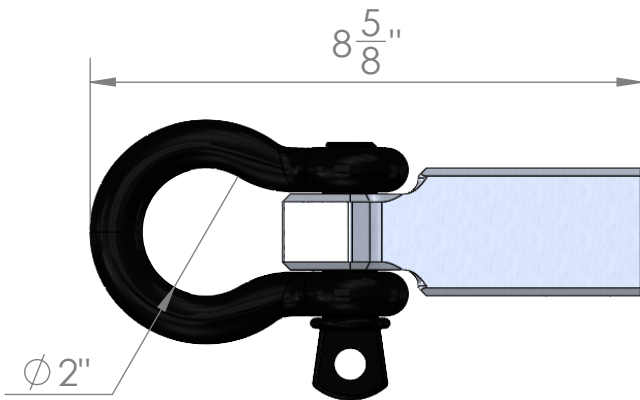

Weigh Safe, LLC Hard Shackle Hitch (WS-HS-B/WS-HS-R)

NOTE: All dimensions given in inches

TOP VIEW - STRAIGHT OUT

TOP VIEW - FACING DOWN

SIDE VIEW - STRAIGHT OUT

SIDE VIEW - FACING DOWN