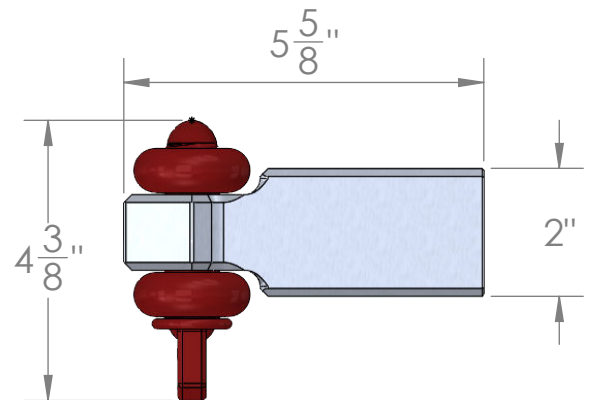

Weigh Safe, LLC Hard Shackle Hitch (WS-HS-B/WS-HS-R)

NOTE: All dimensions given in inches

TOP VIEW - STRAIGHT OUT

TOP VIEW - FACING DOWN

SIDE VIEW - STRAIGHT OUT

SIDE VIEW - FACING DOWN