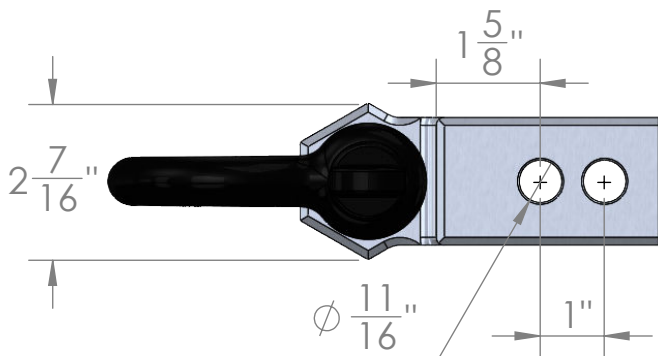

Weigh Safe, LLC Hard Shackle Hitch (WS-HS-B/WS-HS-R)

NOTE: All dimensions given in inches

TOP VIEW - STRAIGHT OUT

TOP VIEW - FACING DOWN

SIDE VIEW - STRAIGHT OUT

SIDE VIEW - FACING DOWN