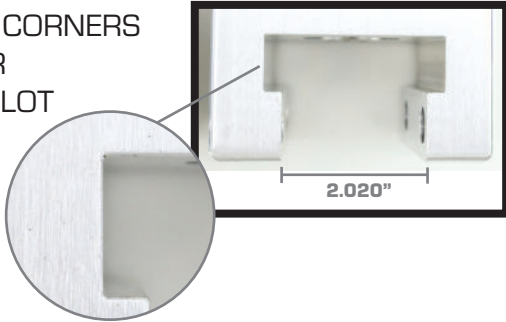

### GAUGE

- FILLED WITH GLYCERIN
- TICK MARKS ON BOTTOM

- SQUARED CORNERS ON SLIDER
- 2.020" T-SLOT

### SLIDER

- ROUNDED CORNERS ON SLIDER
- 1.800" T-SLOT

- SQUARED CORNERS ON DRAW BAR