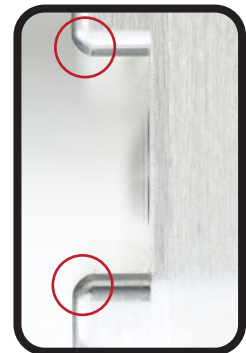

### GAUGE

- FILLED WITH GLYCERIN
- TICK MARKS ON BOTTOM

- SQUARED CORNERS ON SLIDER
- 2.020" T-SLOT

### SLIDER

- ROUNDED CORNERS ON SLIDER
- 1.800" T-SLOT

- SQUARED CORNERS ON DRAW BAR

### DRAW BAR

- ROUNDED CORNERS ON DRAW BAR

- March 2024 and older
- 180 Hitches will be Version 1 until further notice :)