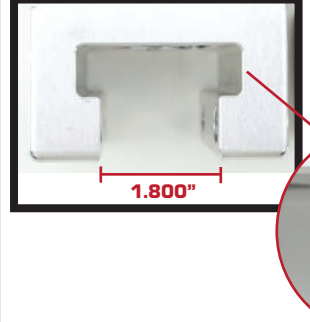

### GAUGE

- FILLED WITH GLYCERIN
- TICK MARKS ON BOTTOM

- SQUARED CORNERS ON SLIDER
- 2.020" T-SLOT

### SLIDER

- ROUNDED CORNERS ON SLIDER
- 1.800" T-SLOT

- SQUARED CORNERS ON DRAW BAR