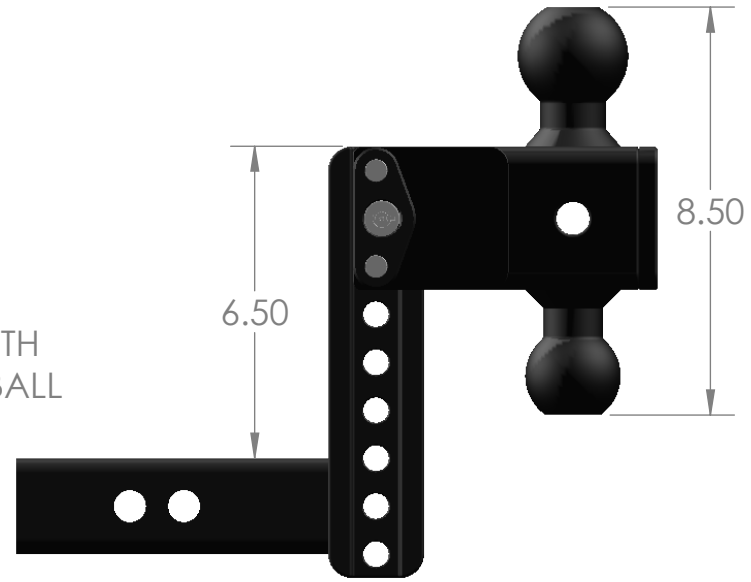

WEIGH SAFE, LLC

STEEL 180 PRO 6X2 HITCH

NOTE: FOR ALL HITCH MANUFACTURERES, THE 'DROP' IS MEASURED FROM THE TOP OF THE RECIEVER BAR TO THE TOP OF THE BALL HOUSING

LOWER POSITION

RISE POSITION

TOP VIEW

UPPER POSITION

SLIDER VIEW