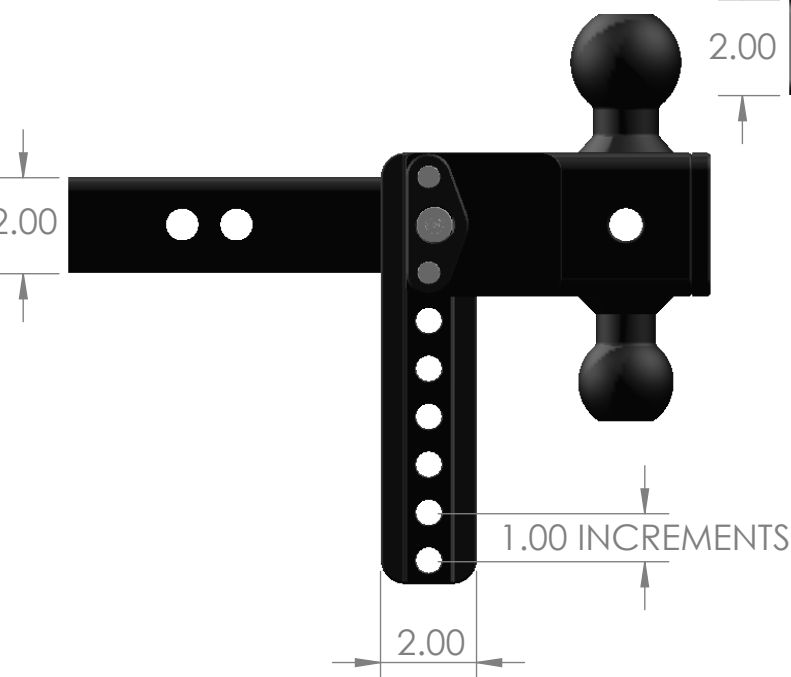

WEIGH SAFE, LLC

STEEL 180 PRO 6X2 HITCH

NOTE: FOR ALL HITCH MANUFACTURERES, THE 'DROP' IS MEASURED FROM THE TOP OF THE RECIEVER BAR TO THE TOP OF THE BALL HOUSING

LOWER POSITION

RISE POSITION

TOP VIEW

UPPER POSITION

SLIDER VIEW