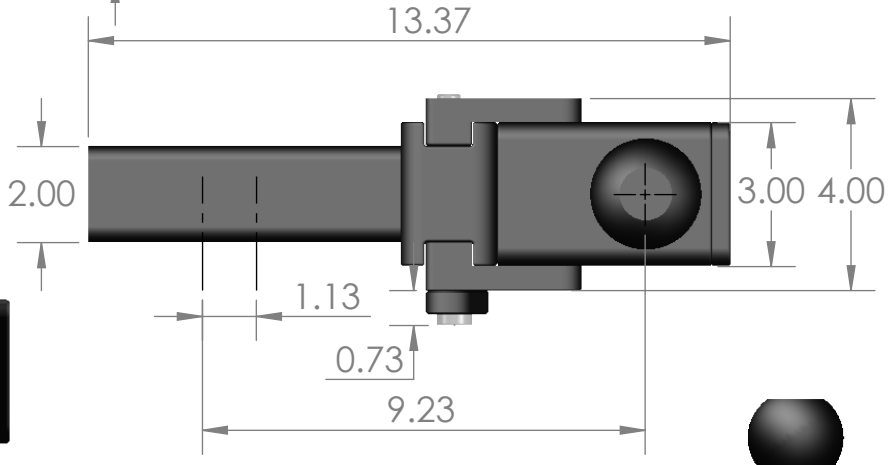

WEIGH SAFE, LLC

STEEL 180 PRO 6X2 HITCH

NOTE: FOR ALL HITCH MANUFACTURERES, THE 'DROP' IS MEASURED FROM THE TOP OF THE RECIEVER BAR TO THE TOP OF THE BALL HOUSING

LOWER POSITION

RISE POSITION

TOP VIEW

UPPER POSITION

SLIDER VIEW