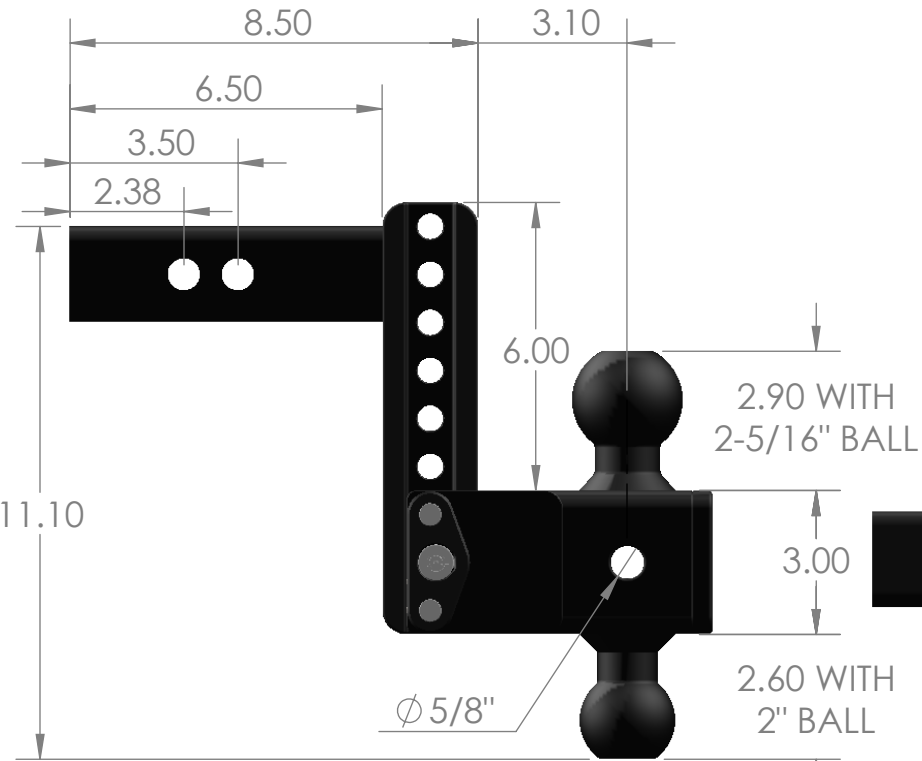

WEIGH SAFE, LLC

STEEL 180 PRO 6X2 HITCH

NOTE: FOR ALL HITCH MANUFACTURERES, THE 'DROP' IS MEASURED FROM THE TOP OF THE RECIEVER BAR TO THE TOP OF THE BALL HOUSING

LOWER POSITION

RISE POSITION

TOP VIEW

UPPER POSITION

SLIDER VIEW