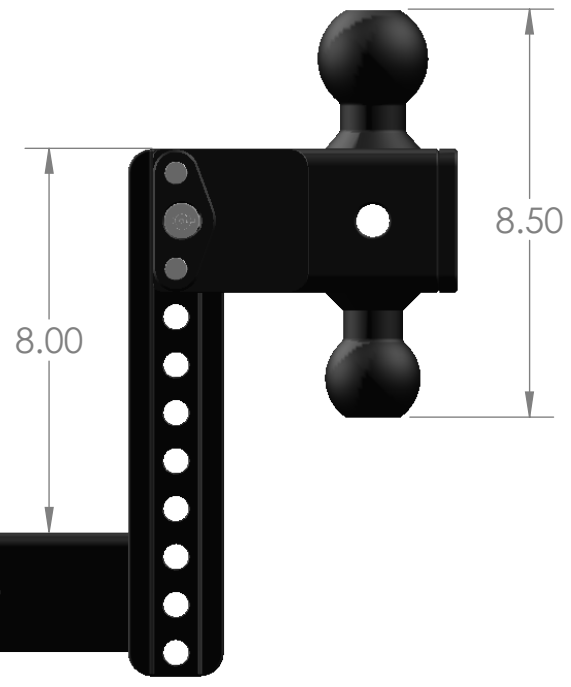

## STEEL 180 PRO 8X2.5 HITCH

NOTE: FOR ALL HITCH MANUFACTURERES, THE 'DROP' IS MEASURED FROM THE TOP OF THE RECIEVER BAR TO THE TOP OF THE BALL HOUSING

LOWER POSITION

RISE POSITION

TOP VIEW

UPPER POSITION

SLIDER VIEW