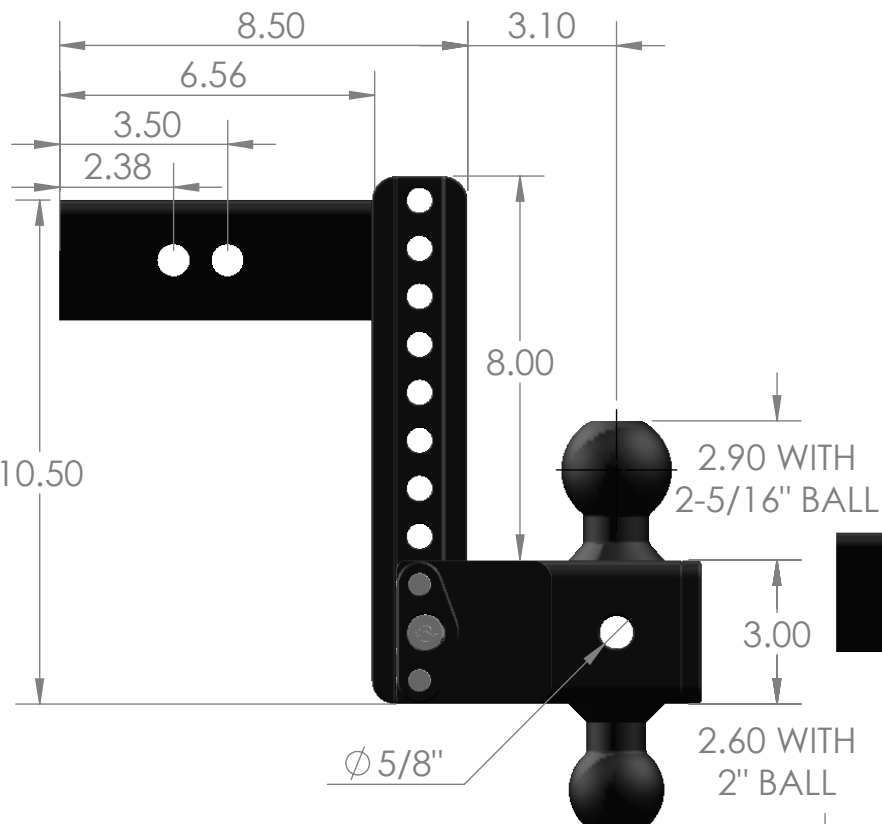

## STEEL 180 PRO 8X2.5 HITCH

NOTE: FOR ALL HITCH MANUFACTURERES, THE 'DROP' IS MEASURED FROM THE TOP OF THE RECIEVER BAR TO THE TOP OF THE BALL HOUSING

LOWER POSITION

RISE POSITION

TOP VIEW

UPPER POSITION

SLIDER VIEW