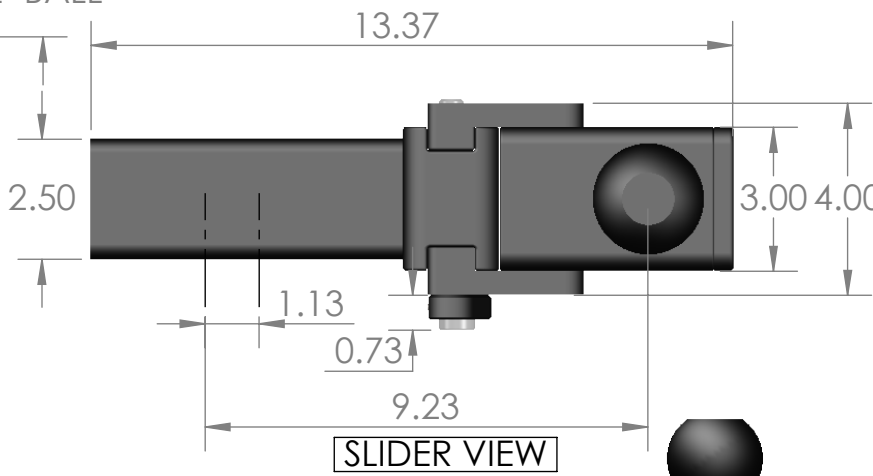

## STEEL 180 PRO 8X2.5 HITCH

NOTE: FOR ALL HITCH MANUFACTURERES, THE 'DROP' IS MEASURED FROM THE TOP OF THE RECIEVER BAR TO THE TOP OF THE BALL HOUSING

LOWER POSITION

RISE POSITION

TOP VIEW

UPPER POSITION

SLIDER VIEW