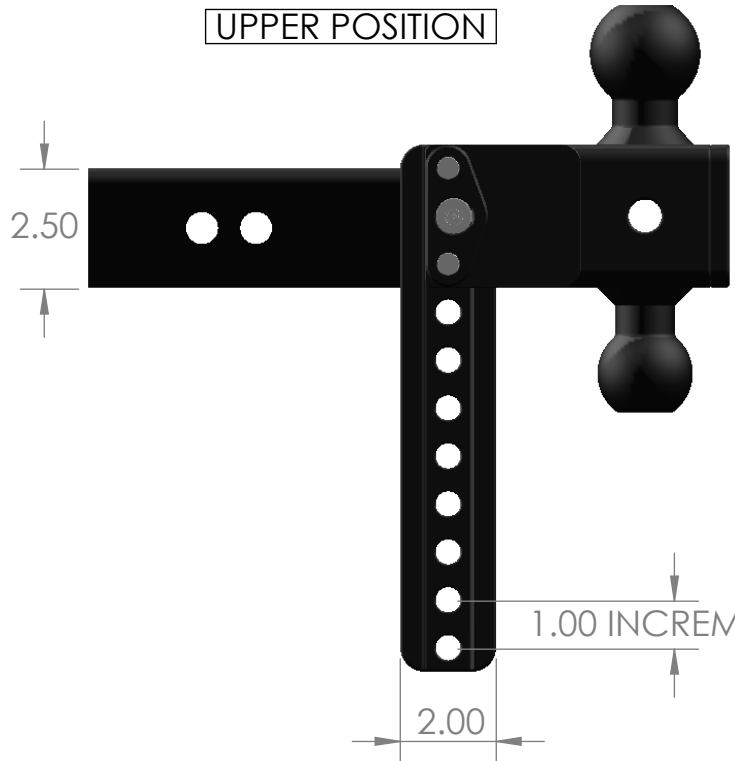

## STEEL 180 PRO 8X2.5 HITCH

NOTE: FOR ALL HITCH MANUFACTURERES, THE 'DROP' IS MEASURED FROM THE TOP OF THE RECIEVER BAR TO THE TOP OF THE BALL HOUSING

LOWER POSITION

RISE POSITION

TOP VIEW

UPPER POSITION

SLIDER VIEW