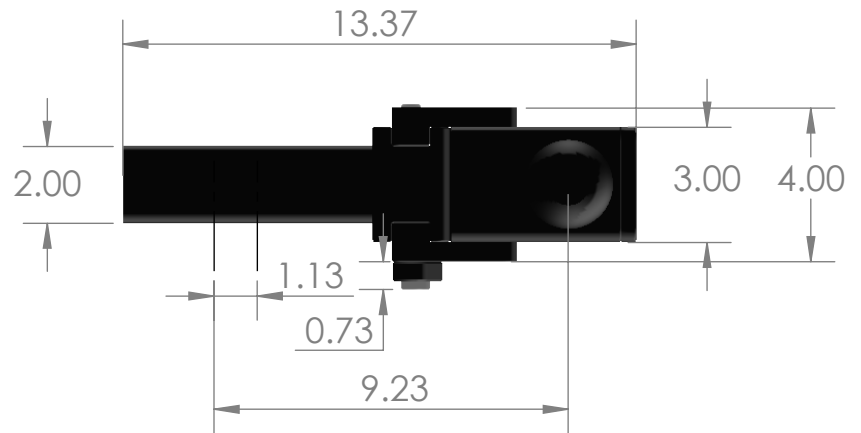

## STEEL 180 PRO 8X2 HITCH

NOTE: FOR ALL HITCH MANUFACTURERES, THE 'DROP' IS MEASURED FROM THE TOP OF THE RECIEVER BAR TO THE TOP OF THE BALL HOUSING

LOWER POSITION

RISE POSITION

TOP VIEW

UPPER POSITION

SLIDER VIEW