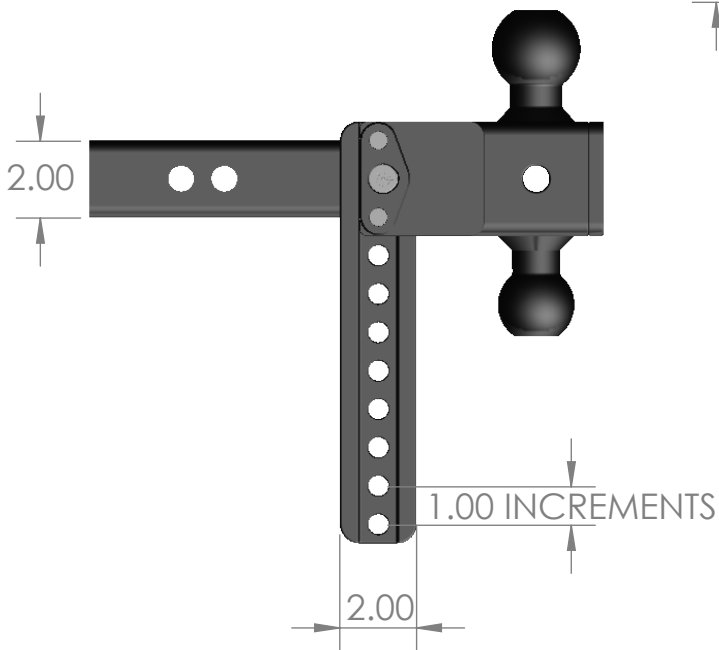

## STEEL 180 PRO 8X2 HITCH

NOTE: FOR ALL HITCH MANUFACTURERES, THE 'DROP' IS MEASURED FROM THE TOP OF THE RECIEVER BAR TO THE TOP OF THE BALL HOUSING

LOWER POSITION

RISE POSITION

TOP VIEW

UPPER POSITION

SLIDER VIEW