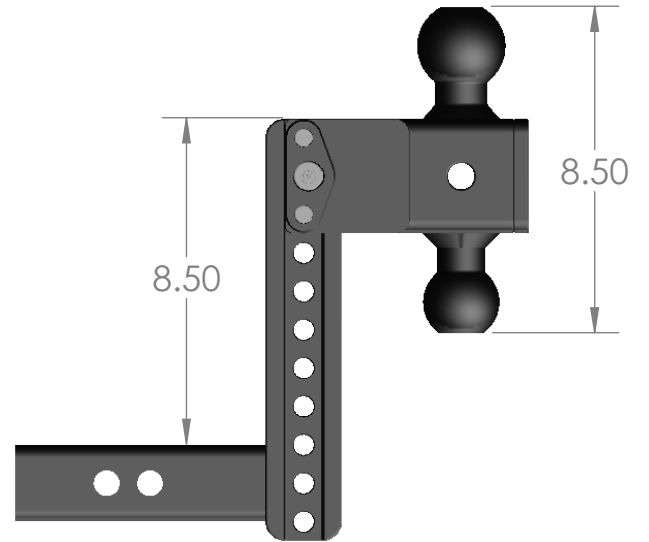

## STEEL 180 PRO 8X2 HITCH

NOTE: FOR ALL HITCH MANUFACTURERES, THE 'DROP' IS MEASURED FROM THE TOP OF THE RECIEVER BAR TO THE TOP OF THE BALL HOUSING

LOWER POSITION

RISE POSITION

TOP VIEW

UPPER POSITION

SLIDER VIEW