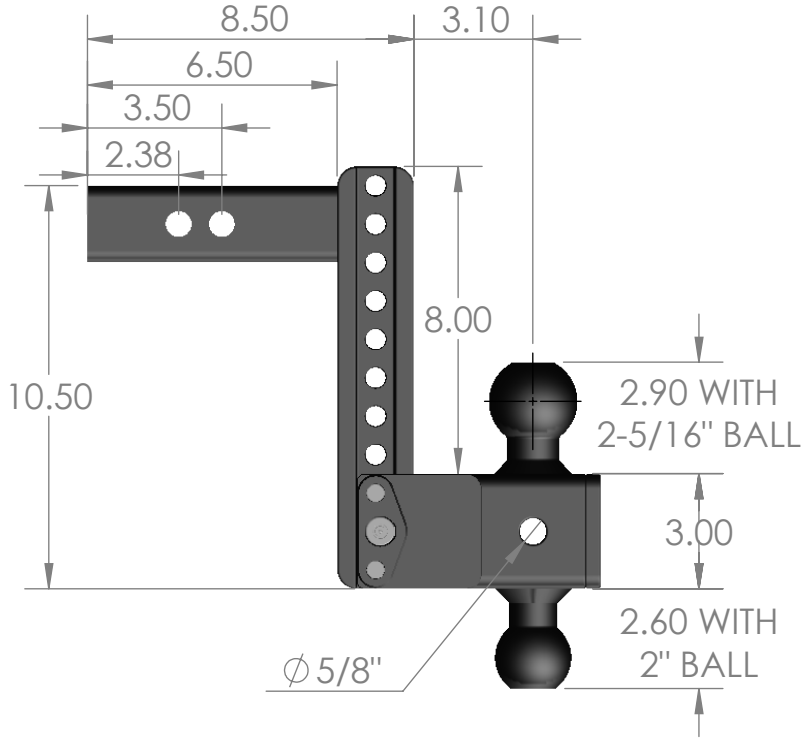

## STEEL 180 PRO 8X2 HITCH

NOTE: FOR ALL HITCH MANUFACTURERES, THE 'DROP' IS MEASURED FROM THE TOP OF THE RECIEVER BAR TO THE TOP OF THE BALL HOUSING

LOWER POSITION

RISE POSITION

TOP VIEW

UPPER POSITION

SLIDER VIEW