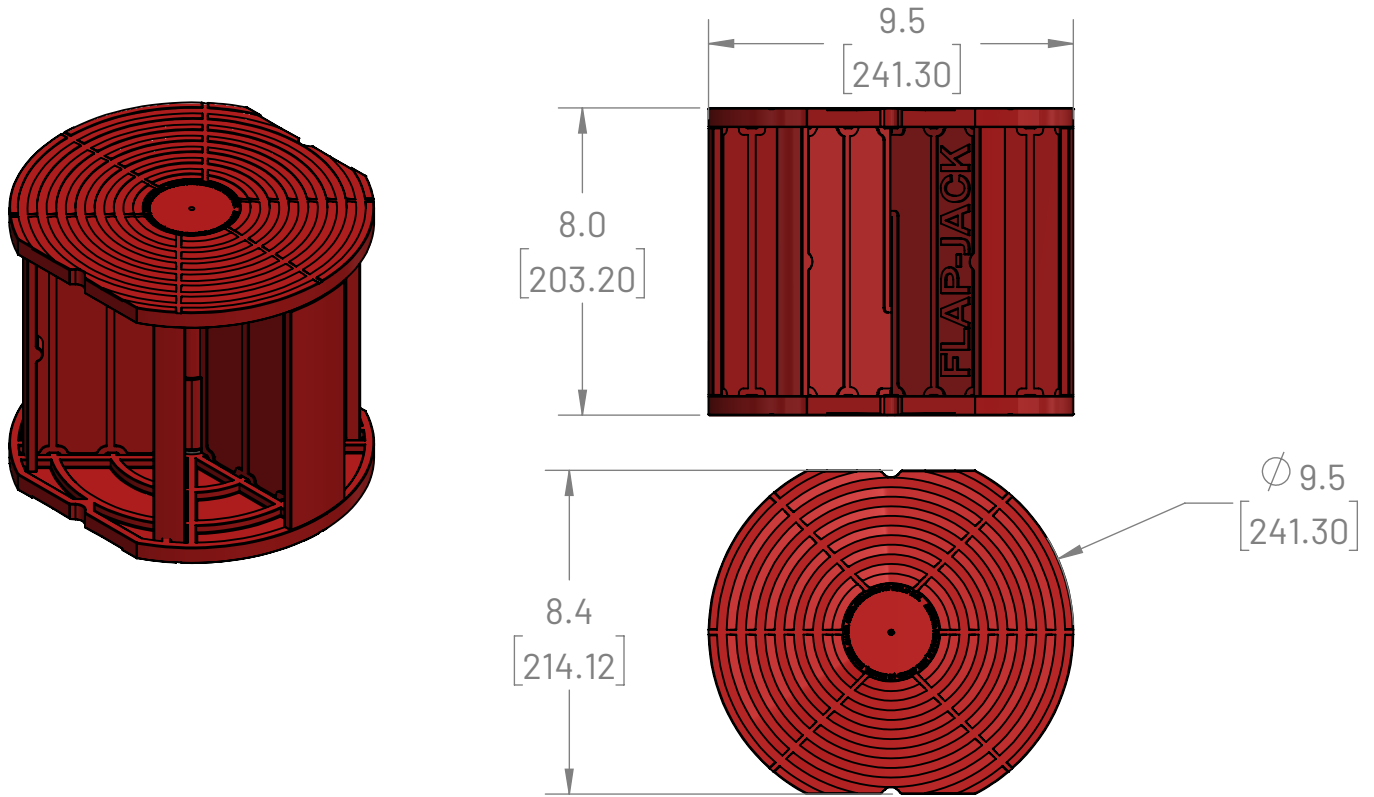

WEIGH SAFE, LLC

FLAP JACK DIMENSION GUIDE

DIMENSIONS ARE IN INCHES. [] DIMENSIONS ARE IN MILLIMETERS

ASSEMBLED DIMENSIONS

COLLAPSED DIMENSIONS